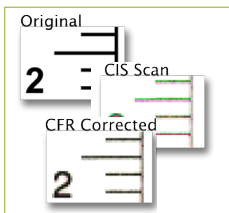

1 Scanning speeds depend on document width and computer configuration. Contex recommends Intel Core Duo, Core 2 Duo, or better processors, 2GB RAM, Hi-speed USB2.
Speed tests performed using Nextimage software, PC with Intel Core i5-2500 Quad processor, 8GB RAM, Hi-speed USB2, 7200rpm HDD, Windows 7 64-bit Ultimate.

2 Requires optional scanner stand.

3 Upgradable to 1200 dpi. This will also upgrade maximum resolution to 9600 dpi.

4 Signal Intensity Matching (SIGMA) is a Contex Patent. Sensor heating during a scan can cause inhomogeneous images. Thanks to Contex innovative thinking Contex SD 3600 series scanners will minimize sensor differences LIVE during a scan.

5 Color Fringe Removal (CFR) is a Contex Patent. Color Fringing is a natural consequence of CIS technology sequentially flashing R-G-B. Thanks to Contex innovative thinking CFR will remove this problem with advanced filter technology.

6 Contex applications creates industry standard raster file formats that can be used in any CAD or GIS application.

7 Requires optional Nextimage software.

All trademarks remain the property of their respective holders, and are used only to directly describe the product being provided. Their use in no way indicates any relationship between Contex A/S and the holders of the said trademarks.

An SD 3600 scanner is ideal for scanning technical documents and convenient to have in your office

Excellent lines with Contex CFR (Color Fringe Removal)